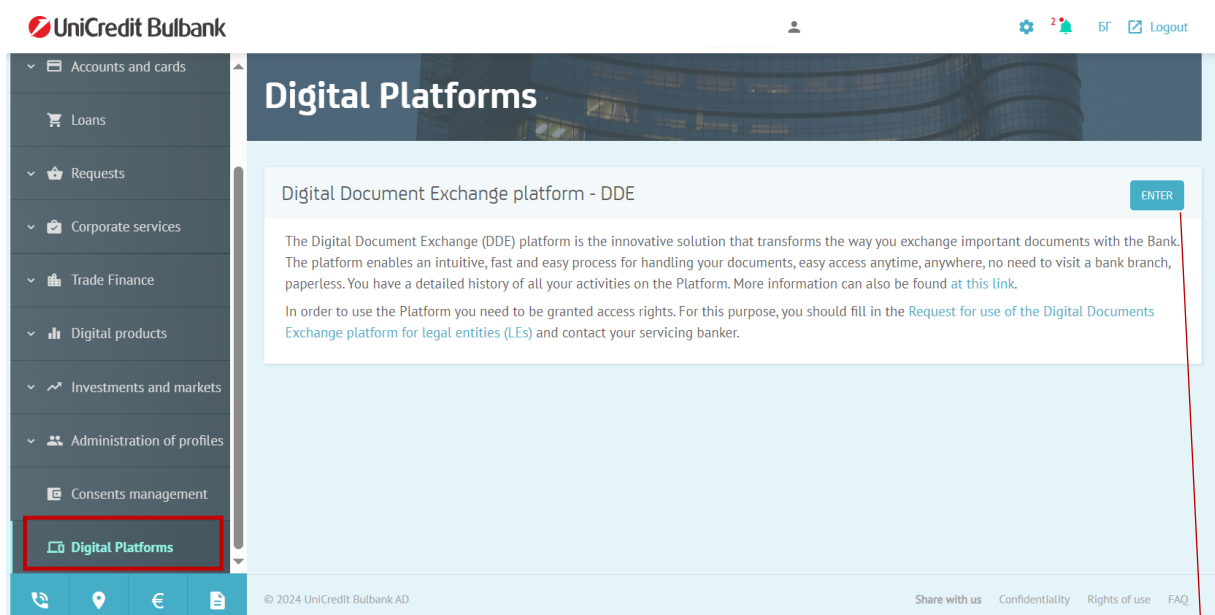

# User guide for Digital Document Exchange (DDE) Platform access through Bulbank Online

To access **Digital Document Exchange (DDE) Platform** through Bulbank Online, you need to enter your username and password for Bulbank Online.

After successful login, on the left you can find **“Digital Platforms”** menu.

In order to login **Digital Document Exchange (DDE)** click on the **„Enter”** button

After that, DDE home screen is displayed: